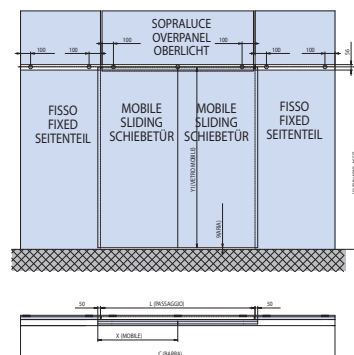

V-5000 set 7

AN = Alluminio anodizzato
Aluminium anodized
Aluminium Silberfarbig

Effetto inox
Inox effect
Inox effekt